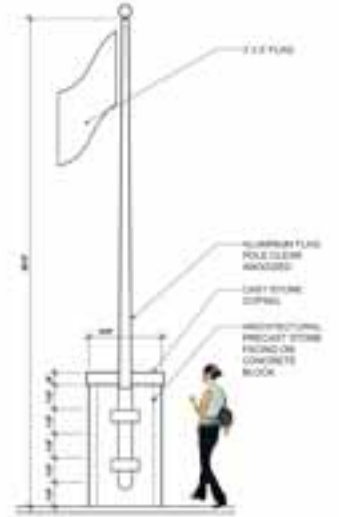

TYPICAL SERVICE FLAG STAND

SCALE 1/2" = 1'-0"