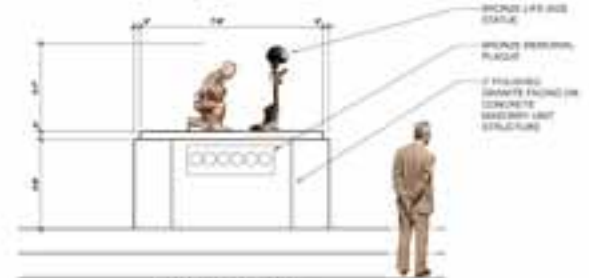

FRONT ELEVATION

SCALE 1/2" = 1'-0"

BARTLETT VETERANS PARK BARTLETT VETERANS MEMORIAL FOUNDATION

SCALE 1/8" = 1'-0"

SCALE 1/2" = 1'-0"

2007-021
23 NOV 07